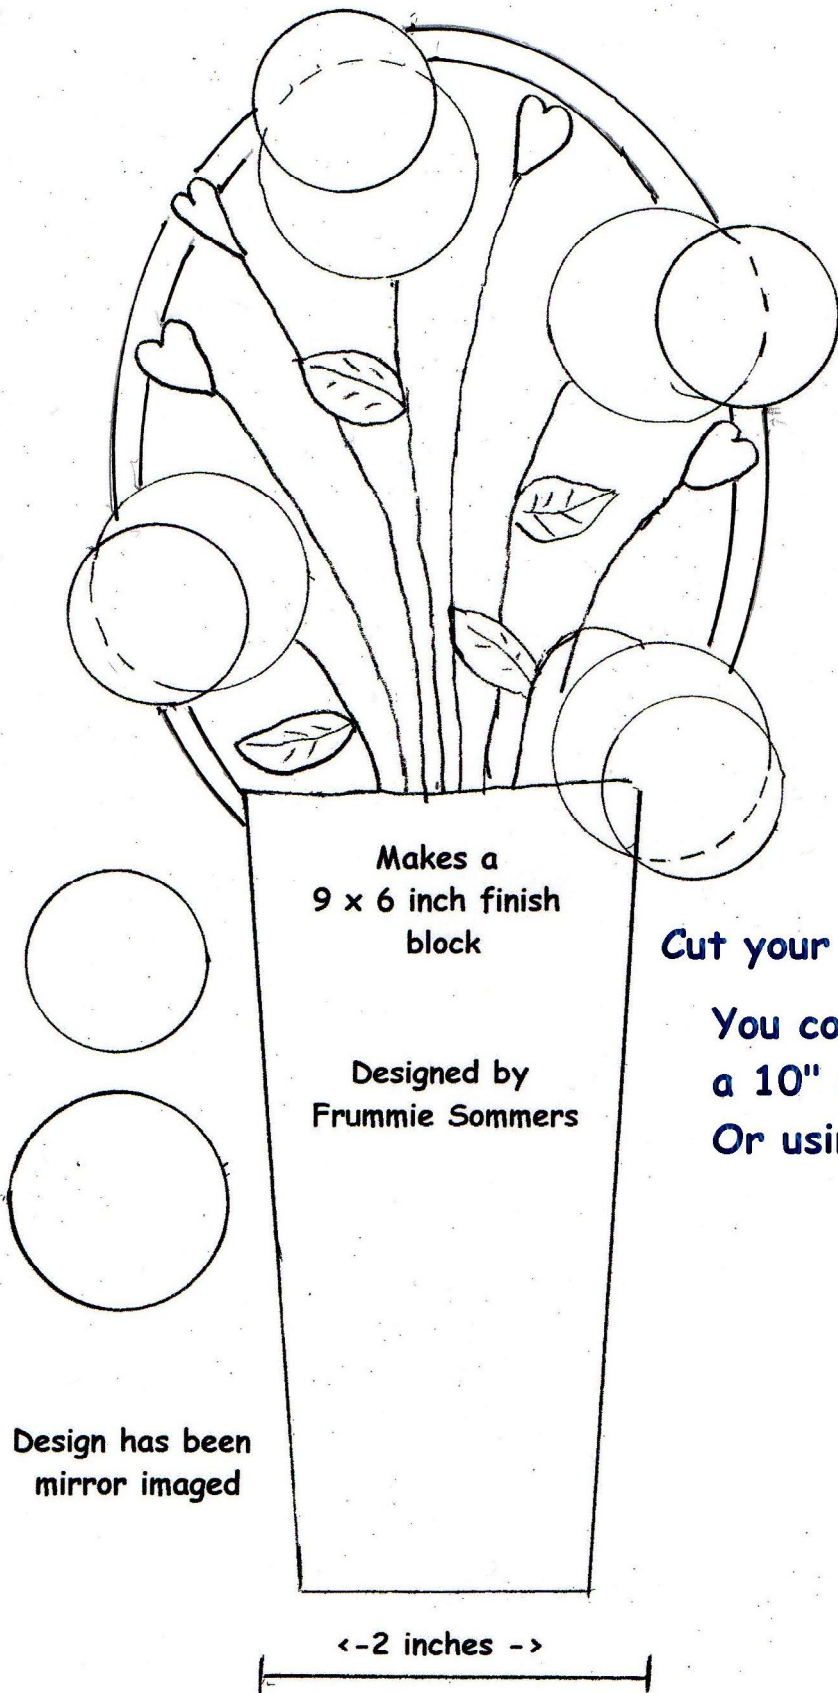

FRUMMIE'S LOLLIPOPS AND HEARTS VASE WITH HANDLES

Cut your background at least 10.5" x 7.5"

You could make the handle using
a 10" piece of 1/4 inch wide bias tape
Or using 1/4inch wide Rick Rack.