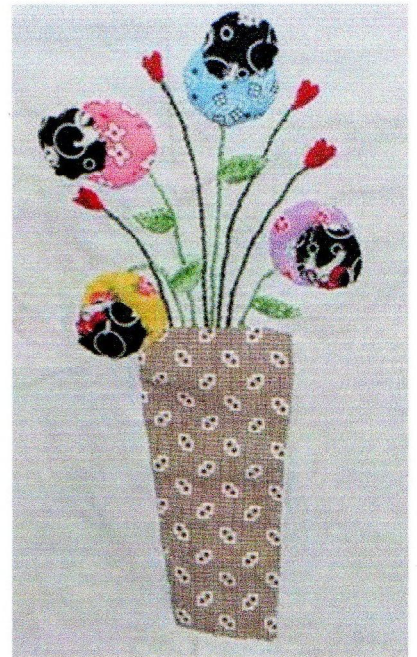

FRUMMIE'S LOLLIPOPS AND HEARTS VASE WITH HANDLES

Cut your background at least 10.5" x 7.5"

You could make the handle using
a 10" piece of 1/4 inch wide bias tape
Or using 1/4inch wide Rick Rack.